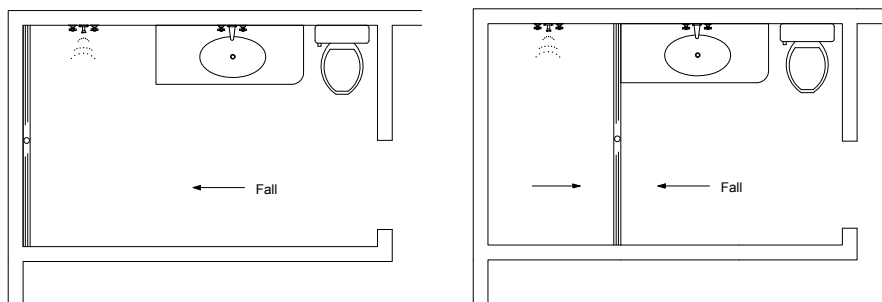

# 38G40 Bathroom DN 40 outlet

Installation sequence for:

- 38ARG40
- 38PSG40
- 38PHG40

NOTE, refer to AS3500 for specific outlet pipe sizes related to your specific installation.

NOTE, this method requires the channel system to be above and separate from the waterproofing