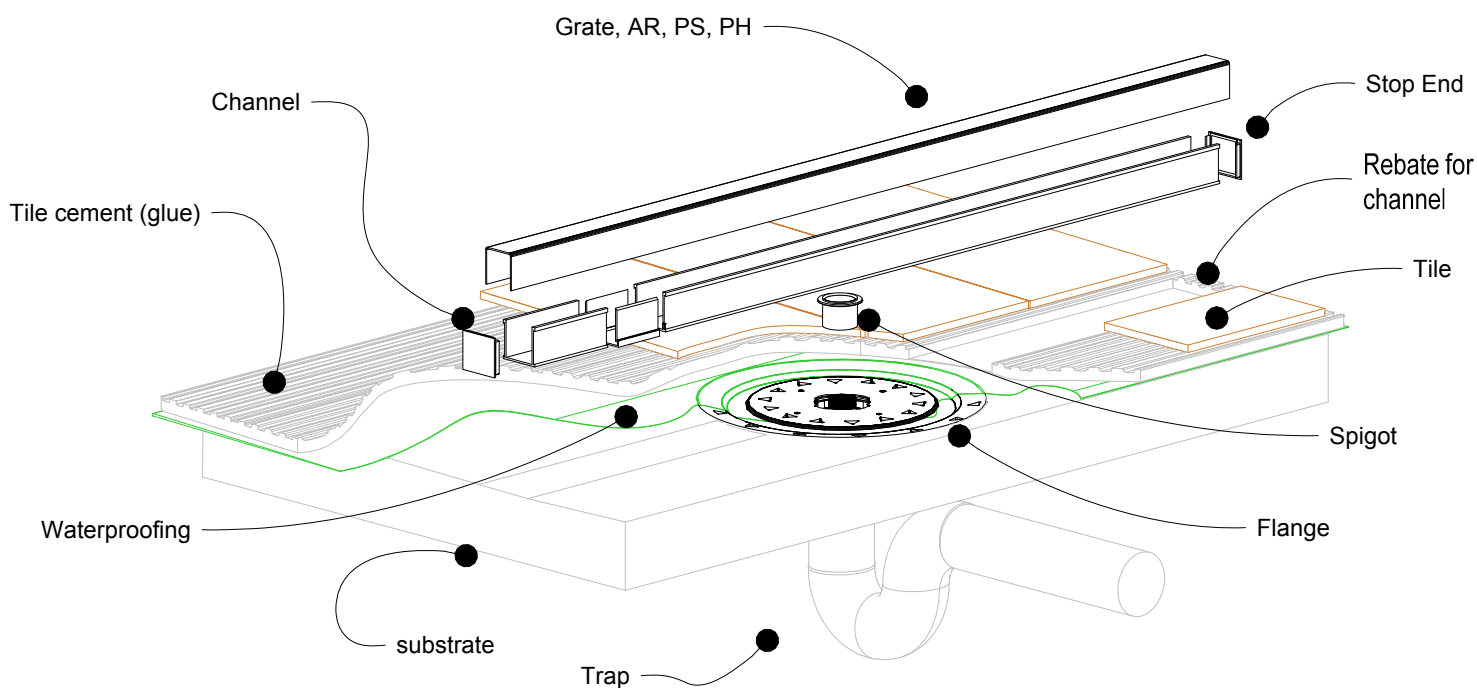

# 38G40 Bathroom DN 40 outlet

Installation sequence for:

- 38ARG40
- 38PSG40
- 38PHG40

NOTE, refer to AS3500 for specific outlet pipe sizes related to your specific installation.

NOTE, this method requires the channel system to be above and separate from the waterproofing