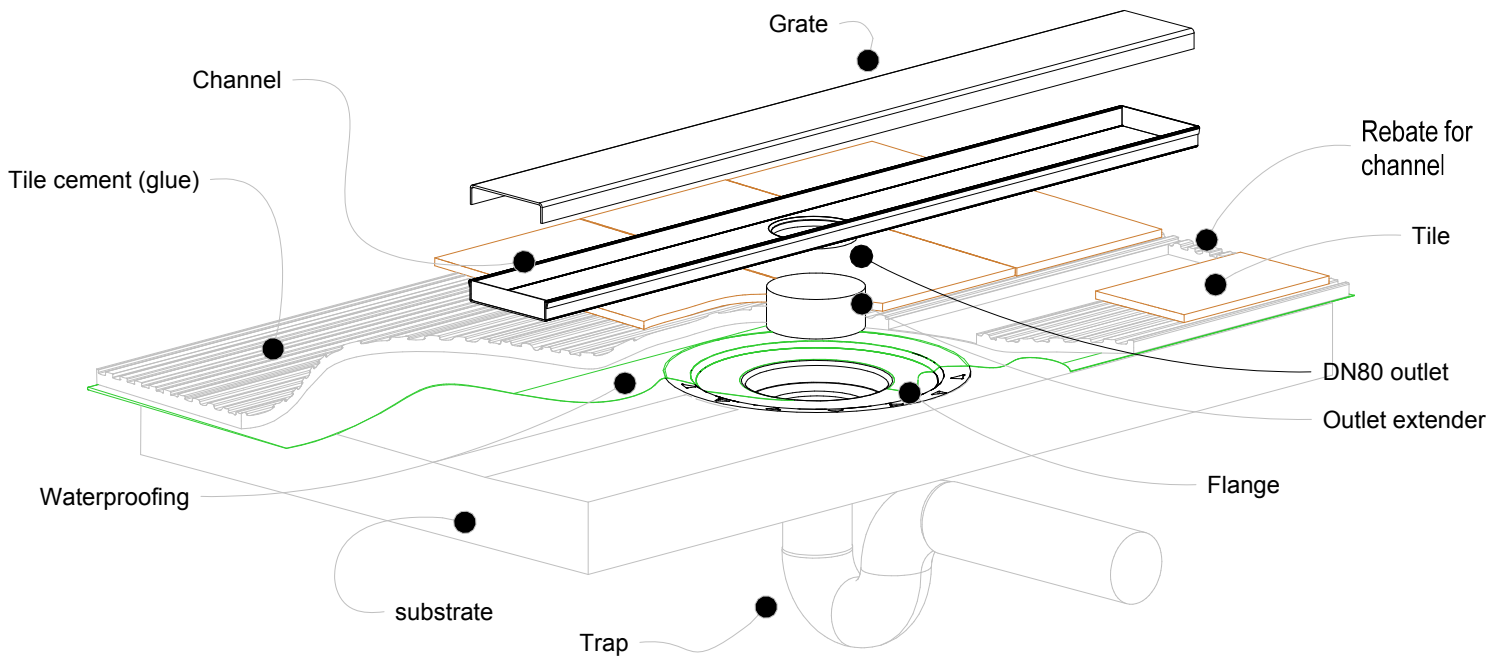

100i20 MTL & CO Bathroom

For 100ARi20MTL, 100ARiCO20, 100MNDi20MTL, 100MNDiCO20, 100PSi20MTL, 100PSi20CO, 100TRi20MTL, 100TRiCO20.

NOTE, refer to AS3500 for specific outlet pipe sizes related to your specific installation.

NOTE, this method requires the channel system to be ABOVE and SEPARATE from the WATERPROOFING.