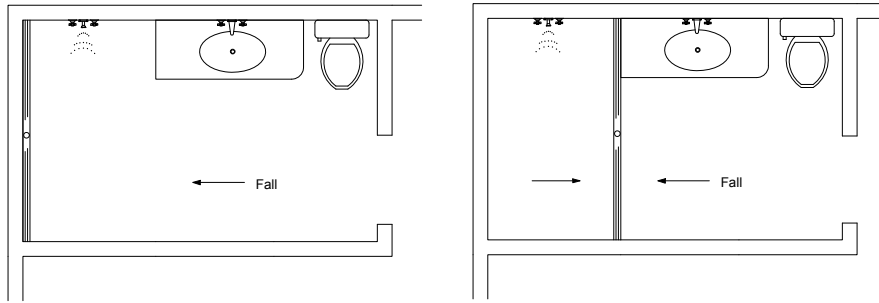

100i20 MTL & CO Bathroom

For 100ARi20MTL, 100ARiCO20, 100MNDi20MTL, 100MNDiCO20, 100PSi20MTL, 100PSi20CO, 100TRi20MTL, 100TRiCO20.

NOTE, refer to AS3500 for specific outlet pipe sizes related to your specific installation.

NOTE, this method requires the channel system to be ABOVE and SEPARATE from the WATERPROOFING.