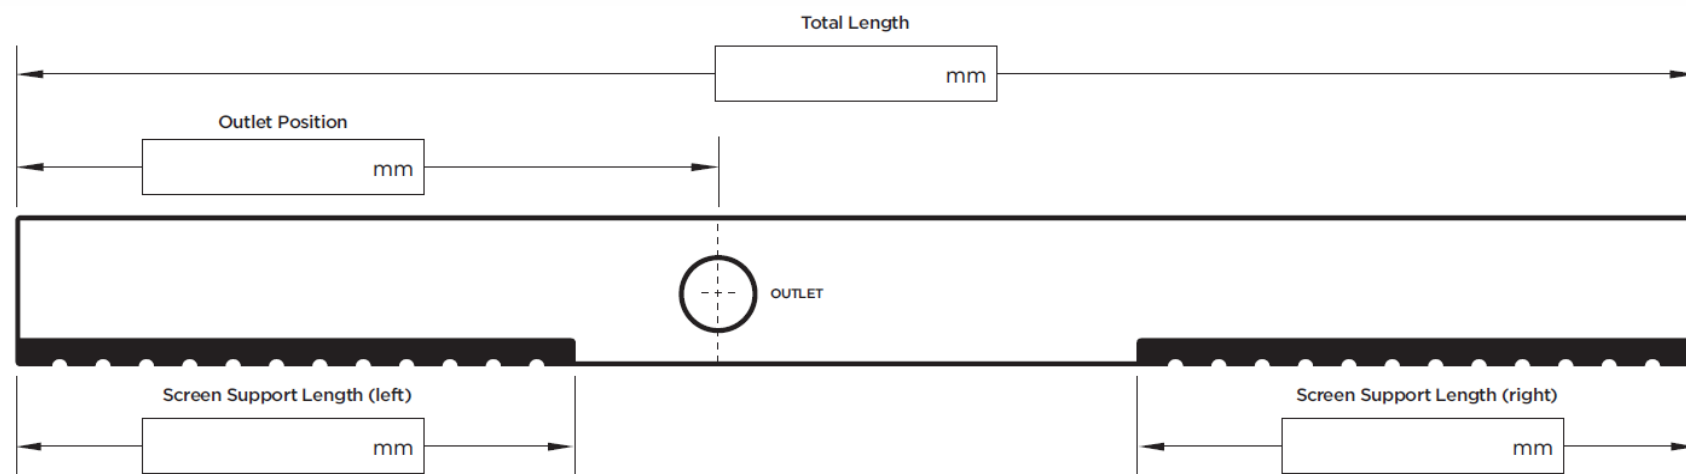

120SCSTiiMTL Dual-Sided Shower Screen Support

Full Name

Company Name

Project Name / Project Stage

MR-F-8.S.1-R2

Label _____

Required Outlet Size

76mm* 89mm

* Only suitable with DN80 riser

Label _____

Required Outlet Size

76mm* 89mm

* Only suitable with DN80 riser

Label _____

Required Outlet Size

76mm* 89mm