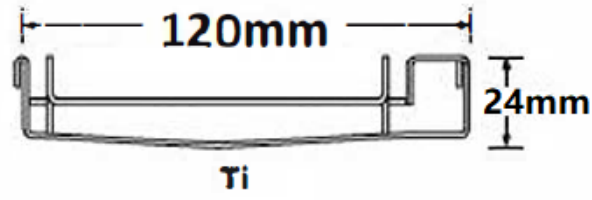

120SCSTiiMTL Dual-Sided Shower Screen Support

Full Name

Company Name

Project Name / Project Stage

MR-F-8.S.1-R2

Label _____

Required Outlet Size

76mm* 89mm

* Only suitable with DN80 riser

Label _____

Required Outlet Size

76mm* 89mm

* Only suitable with DN80 riser

Label _____

Required Outlet Size

76mm* 89mm