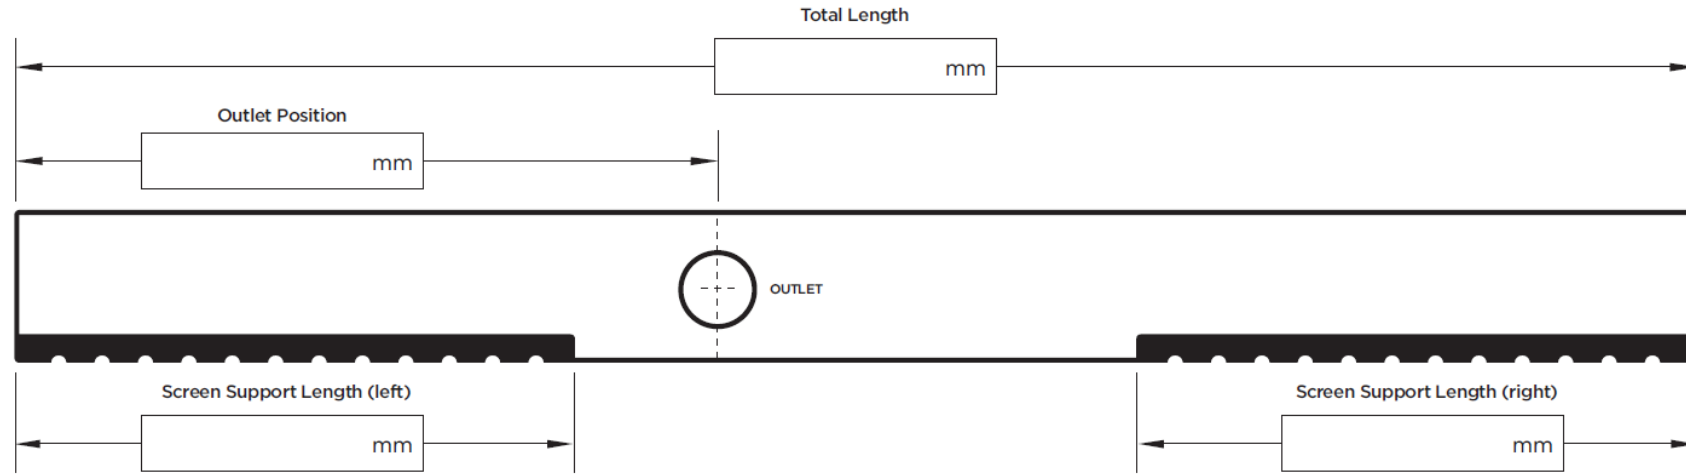

120SCSTiiMTL Dual-Sided Shower Screen Support

Full Name

Company Name

Project Name / Project Stage

MR-F-8.S.1-R2

Label _____

Required Outlet Size

76mm* 89mm

* Only suitable with DN80 riser

Label _____

Required Outlet Size

76mm* 89mm

* Only suitable with DN80 riser

Label _____

Required Outlet Size

76mm* 89mm