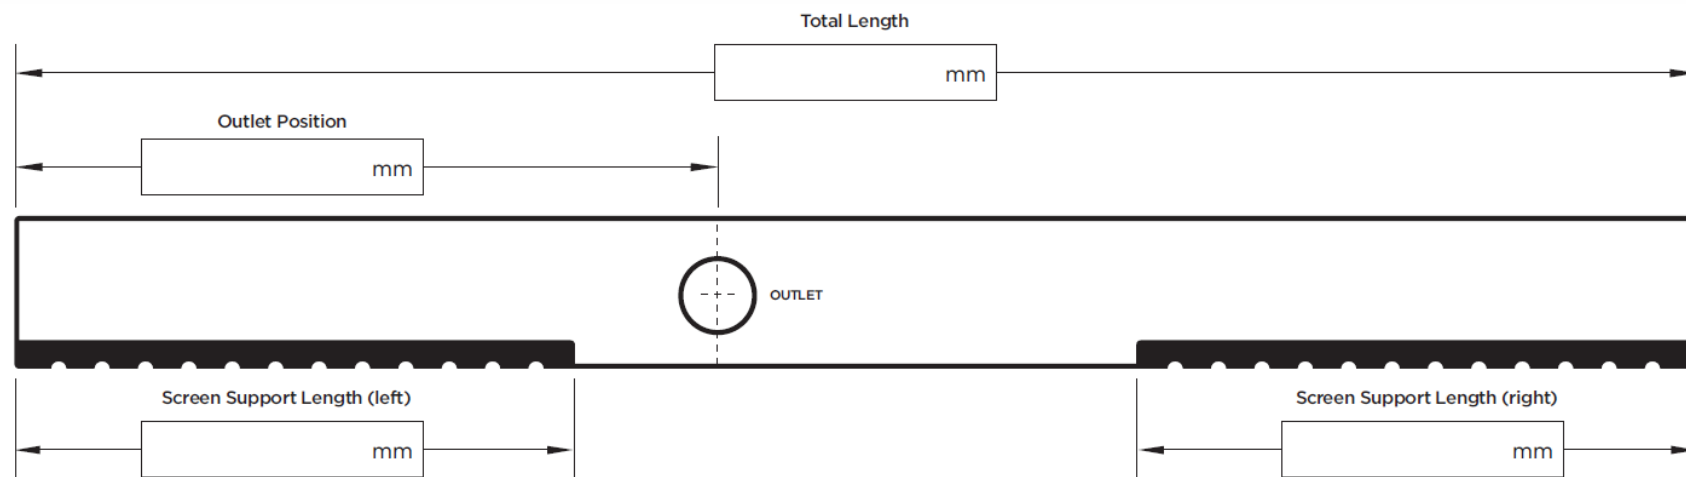

120SCSTiiMTL Dual-Sided Shower Screen Support

Full Name

Company Name

Project Name / Project Stage

MR-F-8.S.1-R2

Label _____

Required Outlet Size

76mm* 89mm

* Only suitable with DN80 riser

Label _____

Required Outlet Size

76mm* 89mm

* Only suitable with DN80 riser

Label _____

Required Outlet Size

76mm* 89mm