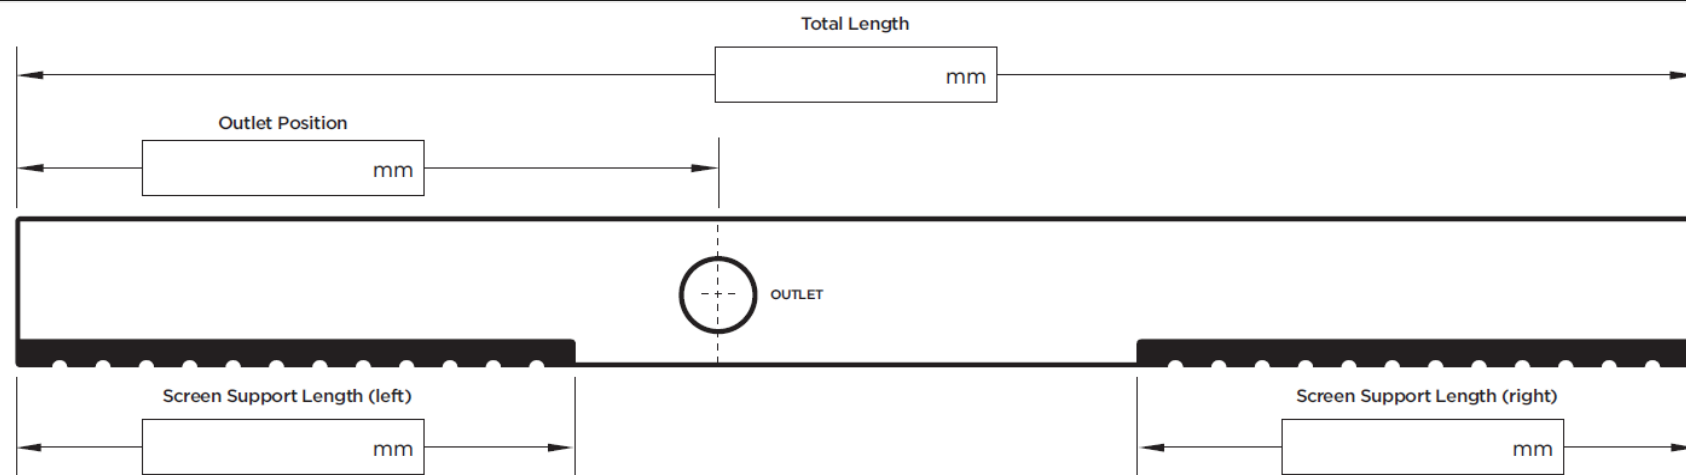

120SCSTiiMTL Dual-Sided Shower Screen Support

Full Name

Company Name

Project Name / Project Stage

MR-F-8.S.1-R2

Label _____

Required Outlet Size

76mm* 89mm

* Only suitable with DN80 riser

Label _____

Required Outlet Size

76mm* 89mm

* Only suitable with DN80 riser

Label _____

Required Outlet Size

76mm* 89mm